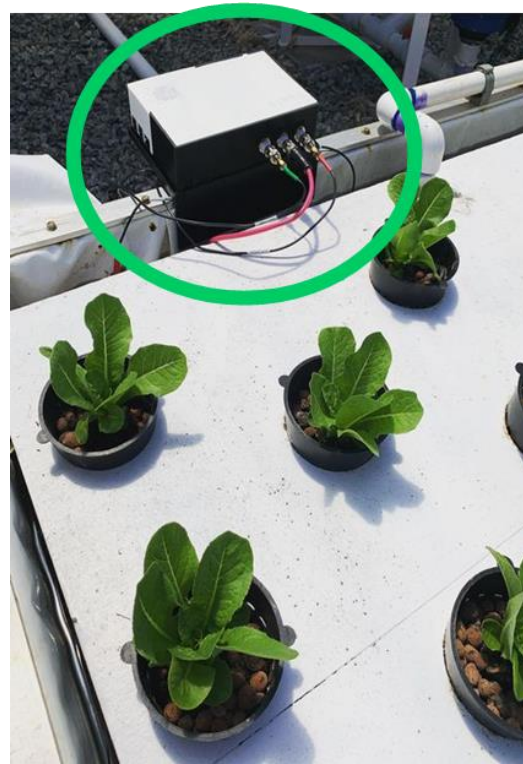

Broadband Use Case: Entrepreneurs

Alan Fitzpatrick
<https://openbb.net>
t
980-246-8989