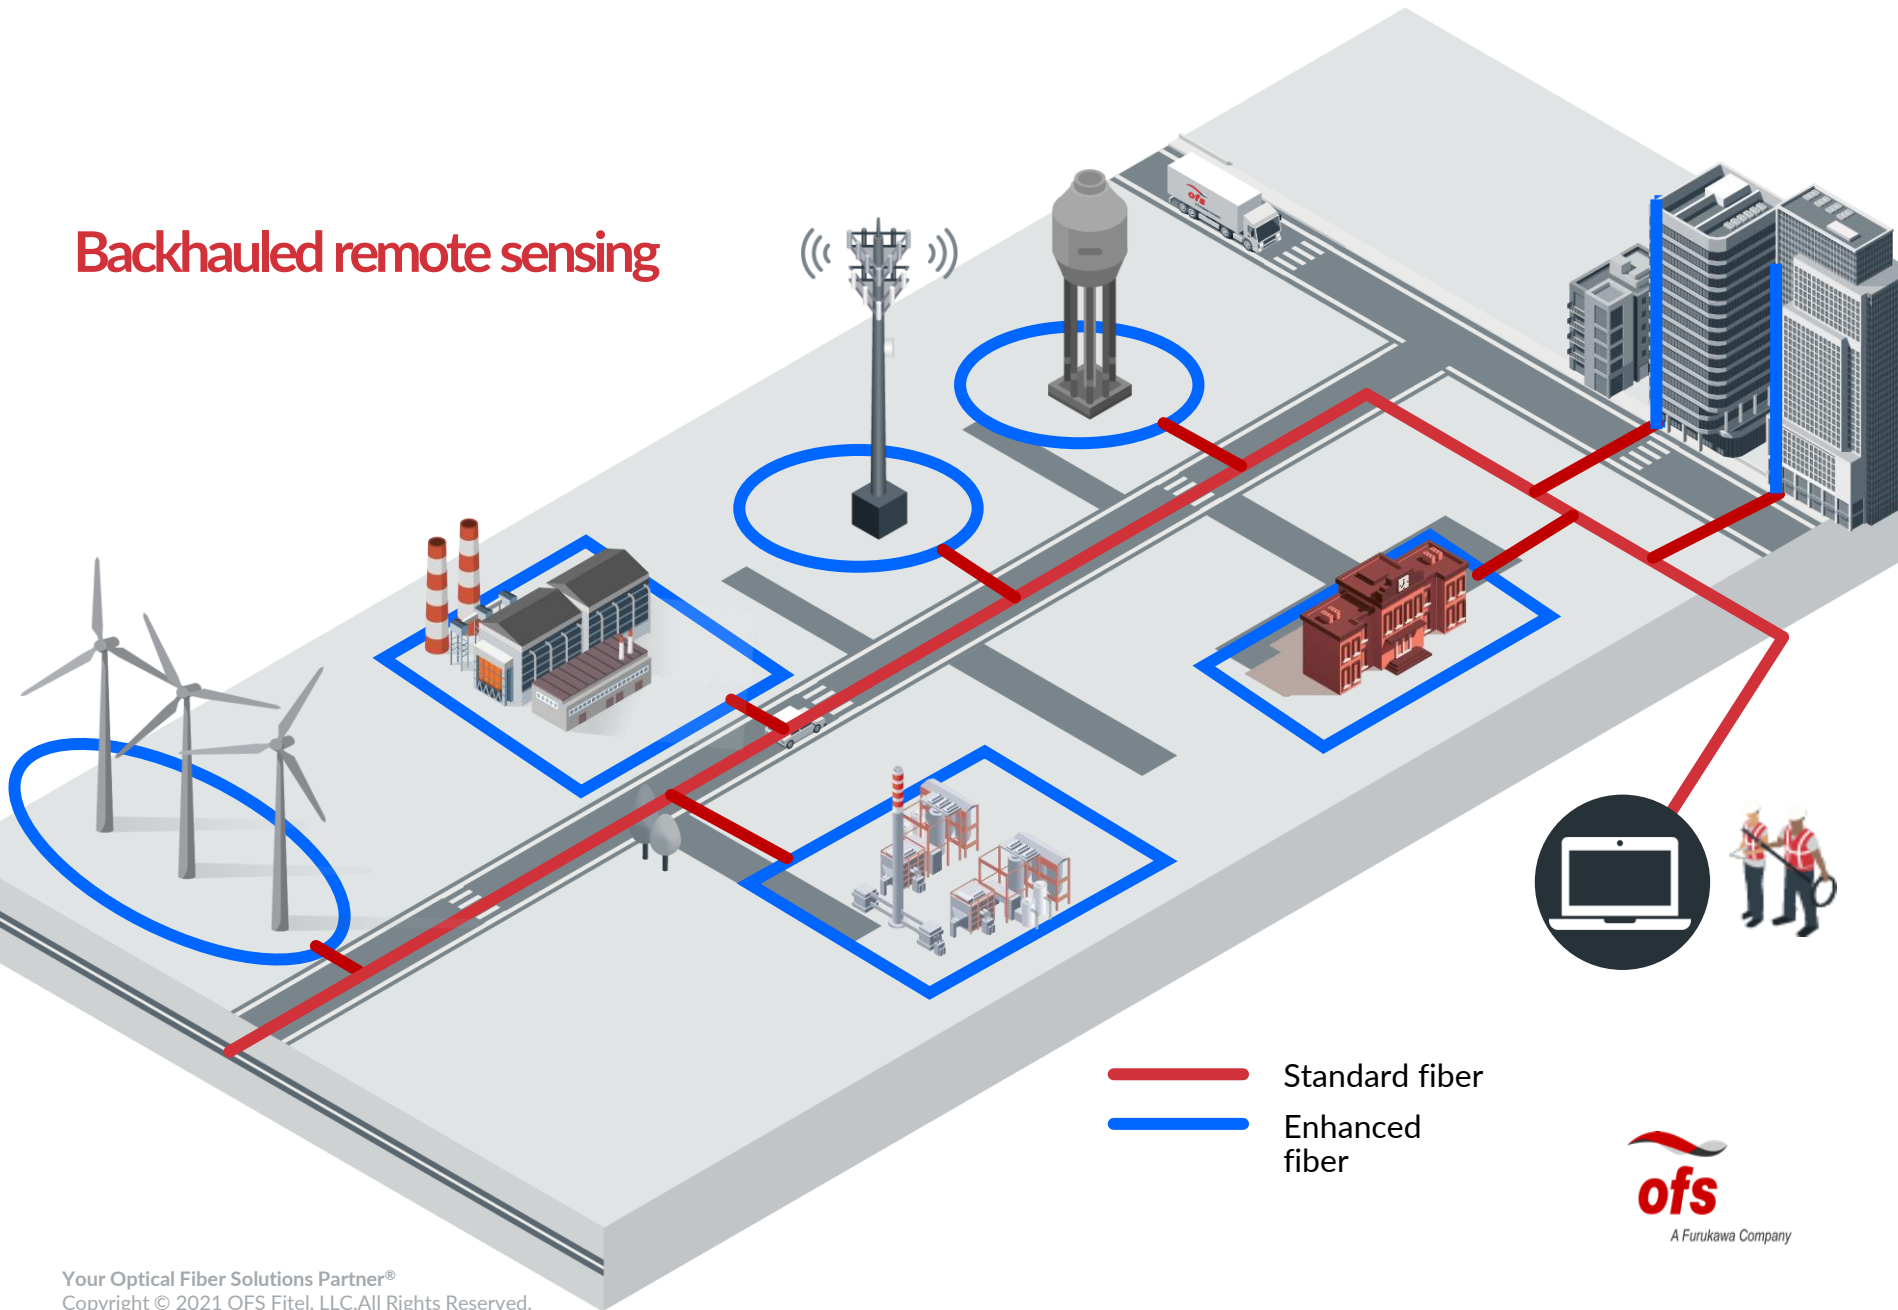

Backhauled remote sensing

— Standard fiber
— Enhanced fiber