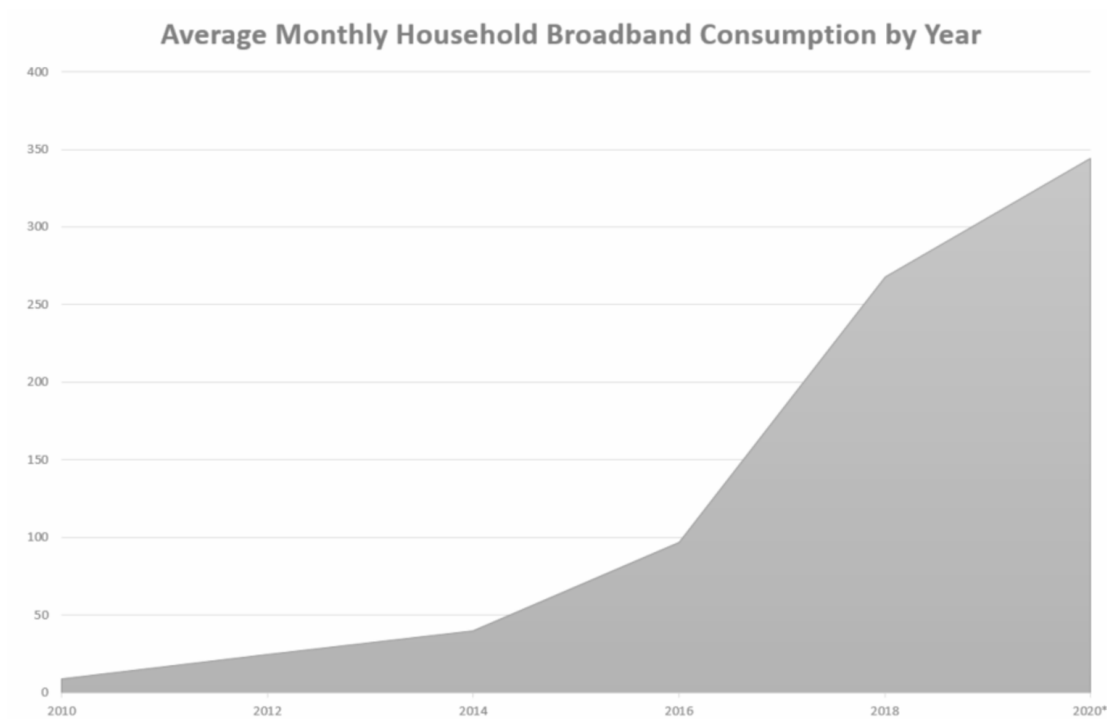

<https://quantum.epb.com/>

What To Do With Broadband Now That I Have It!

Greg Coltrain - VP Business Development
gregcoltrain@myriverstreet.net

OPEN THE FLOOD GATES

The above chart displays the annual increases in average household broadband data consumption over the past ten years. 2020 is estimated based on rolling monthly averages.