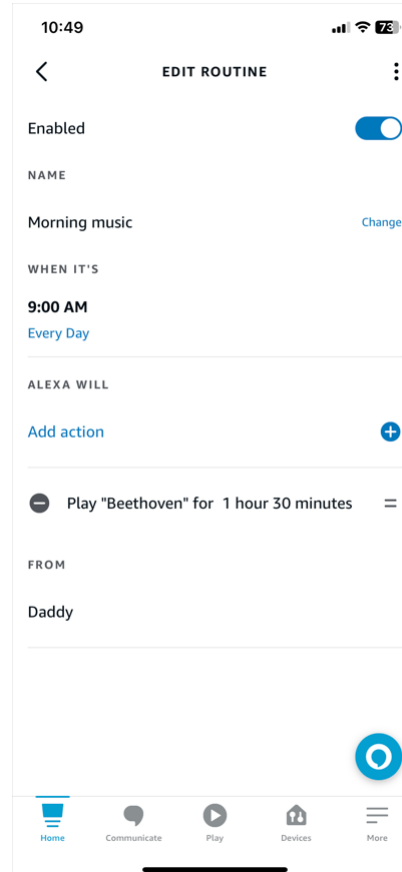

Rotating picture book

Curated video lists

- Loves James Bond, WWII, Sherlock Holmes
- Caregivers can pick out videos from list
 - Also limit exposure to triggering content

Programmed music

- Relatively easy to program “routines”
- Plays Beethoven from 9-10:30 each morning
- Plays a different musical each afternoon