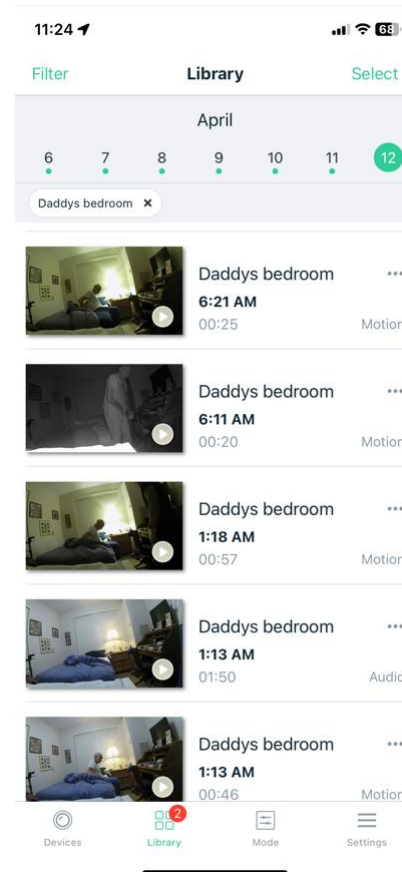

Sleep monitoring

- Sleep is a vital component for Alzheimer's patients
- Using Arlo cameras with motion/sound detection to monitor sleep

Sensing

- Fiber has tremendous capability for sensing
- Multiple applications – expanding to traditional networks