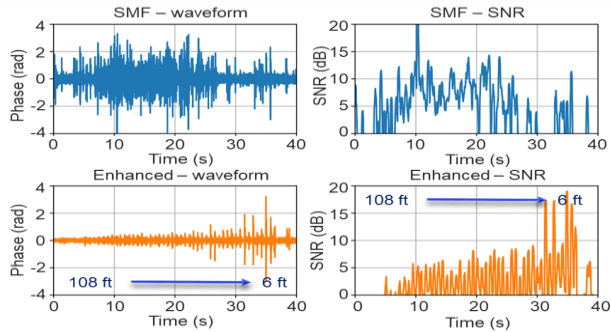

PATENTED AND PATENTS PENDING

Backhauled remote sensing

— Standard fiber
— Enhanced fiber

Field trial setup – 38 km network

- **walked 108 ft to 6 ft away**
- Enhanced fiber
 - SNR of 1.2 dB - 18.4 dB
 - Every step identified
- SMF - noise

- **At 30 ft away – walked/jumped**
- Enhanced fiber
 - SNR of 5 dB walking & 1.2 dB – 20 dB jumping
- SMF - noise

Quantum networks and applications

- Very early days
- Tremendous potential across a wide range of applications
- For more information, mboxer@ofsoptics.com