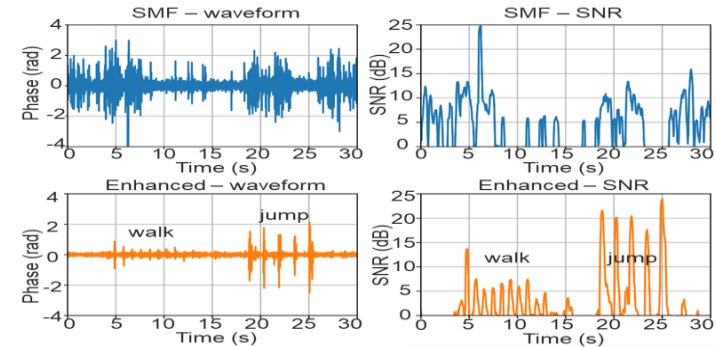

	Pipeline Condition (midstream)	Pipeline Heat Trace Monitoring	Intrusion/Security	Geo-Technics	Transportation	Oil & Gas In-Well (upstream)	Industrial Processes	Structural Health	Power	Smart Cities/Highways
 DAS	Leak Intrusion/Security Pig Tracking Hot Tap/Valve Detection		Perimeter Security Activity Detection Tunneling Detection Monitoring of Cable Plant Physical Layer	Seismic Rock Fall Land Slide	Train Tracking Traffic Flow Track/Rolling Stock Condition Rock Fall	Seismic Fracking Flow Profiling	Conveyor Belt		Fault Finding TPI (Anchoring) Cable Conditions	Traffic monitoring, speed monitoring, vehicle identification, accident avoidance
 DTS	Leak Soil Erosion Trace Heating Power Monitoring	Pipeline Heat Tracing		Geothermal Dams (Leak) Environmental Research	Fire Detection	Temperature Fracking SAGD Flow	Safety (Temp) Plant-Maintenance Process-Optimization Conveyor Belt	Dam/Dyke (Leak)	Load Management Fault Finding Cable Conditions Transformer/Switching Gears	Locational road condition monitoring
 DSS	Landslide Pipeline Deformation Subsidence		Tunneling Detection	Landslide Dam/Dyke	Train Tracking Track Condition Landslide	Casing Strain Bore Holes Deformation Ground Deformation	Hoop Strain Pipe Deformation	Deformation Dam/Dyke Building/Bridges/Piles/Walls	Curvature/ Elongation (Cable Laying and Operation)	Bridge and highway degradation monitoring

PATENTED AND PATENTS PENDING

Backhauled remote sensing

— Standard fiber
— Enhanced fiber

Field trial setup – 38 km network

- **walked 108 ft to 6 ft away**
- Enhanced fiber
 - SNR of 1.2 dB - 18.4 dB
 - Every step identified
- SMF - noise

- **At 30 ft away – walked/jumped**
- Enhanced fiber
 - SNR of 5 dB walking & 1.2 dB – 20 dB jumping
- SMF - noise

Quantum networks and applications

- Very early days
- Tremendous potential across a wide range of applications
- For more information, mboxer@ofsoptics.com