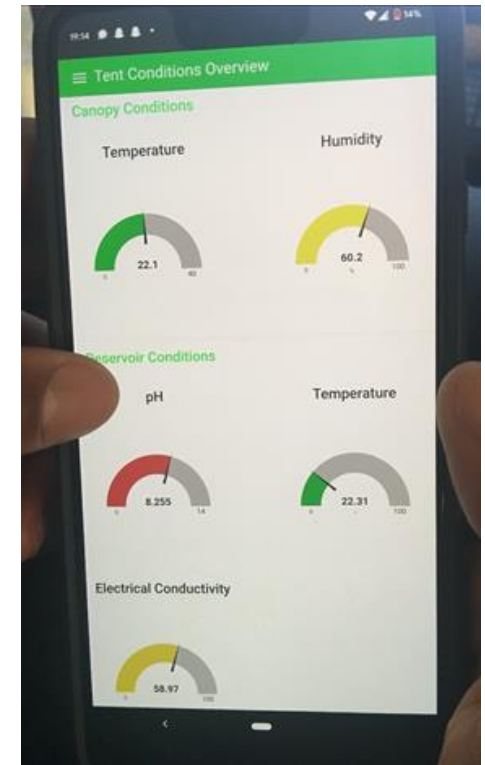

Broadband Use Case: Entrepreneurs

Alan Fitzpatrick
<https://openbb.net>
t
980-246-8989